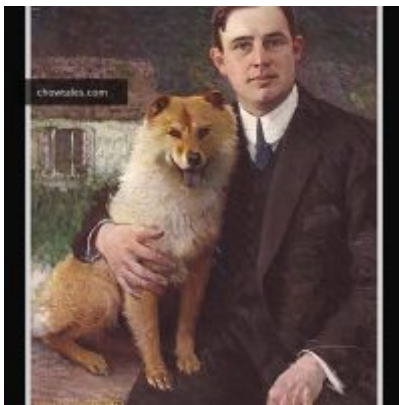

1915 PORTRAIT of Everett Grimes with a chow - San ...