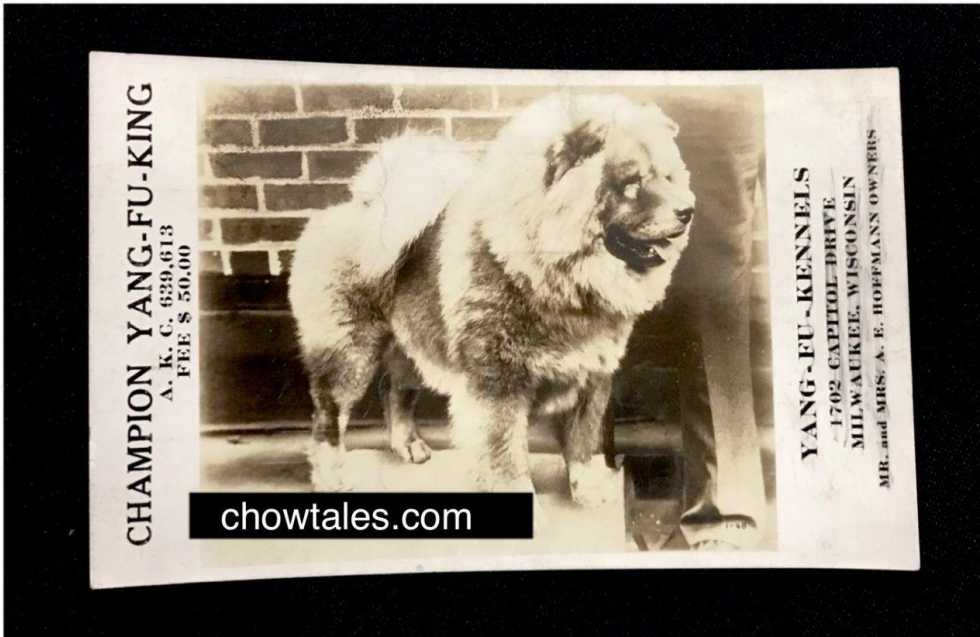

Circa 1920's Stud Card for Ch. Yang Fu King

Thank you for sharing -Hover images for Pinterest

18

SHARES

[FACEBOOK](#)[TWITTER](#)

# 1920's stud card for Ch Yang Fu King

## Circa 1920's Stud Card for Ch. Yang Fu King

Circa early 1920's. This is an exciting find of a Stud Card depicting the famous Chow Ch Yang Fu King. These cards were once a popular form of advertising, handed out at shows and given to owners of prospective females to woo them to the virtues of the stud dog. (pre internet dog courting)

Can you imagine this faded and yellowed card surviving in a drawer or a box for almost 100 years without getting thrown out? This top winning dog of the Yang Fu Kennel was the sire of an even more famous dog, **Ch. Yang Fu Tang**...a Best in Show Record Breaker and holder for many years.