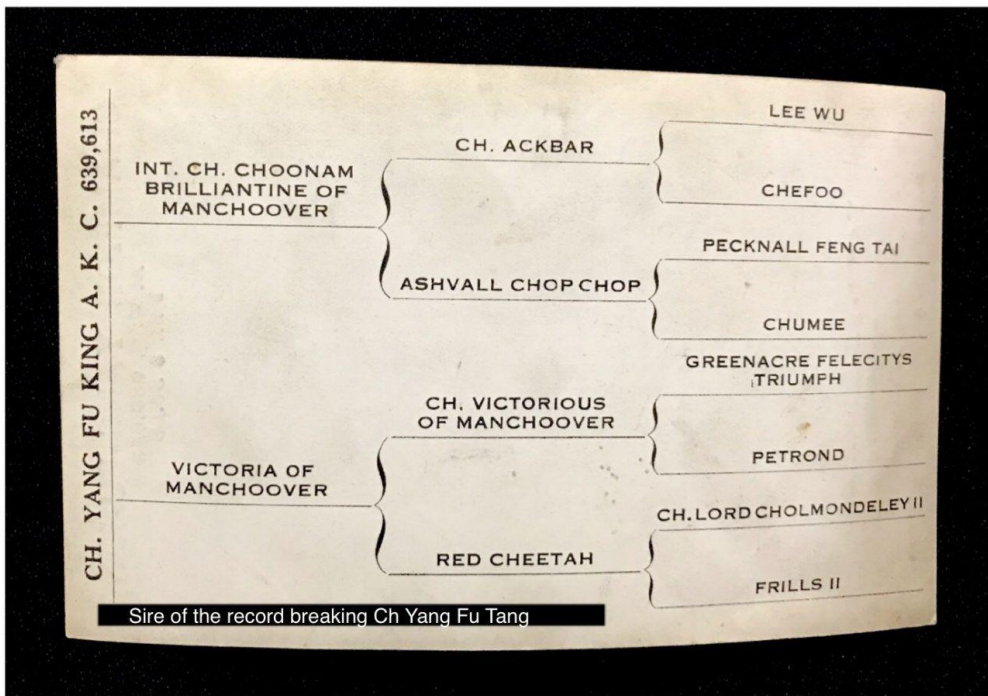

Circa 1920's Stud Card for Ch. Yang Fu King

Thank you for sharing -Hover images for Pinterest

18

SHARES

[FACEBOOK](#)[TWITTER](#)

# 1920's stud card for Ch Yang Fu King

## Circa 1920's Stud Card for Ch. Yang Fu King

Circa early 1920's. This is an exciting find of a Stud Card depicting the famous Chow Ch Yang Fu King. These cards were once a popular form of advertising, handed out at shows and given to owners of prospective females to woo them to the virtues of the stud dog. (pre internet dog courting)

Can you imagine this faded and yellowed card surviving in a drawer or a box for almost 100 years without getting thrown out? This top winning dog of the Yang Fu Kennel was the sire of an even more famous dog, **Ch. Yang Fu Tang**...a Best in Show Record Breaker and holder for many years.