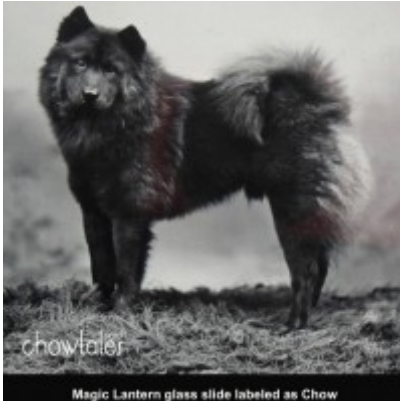

1918 Pictorial Review - Chow puppy on a magazine cover - extremely rare

Magic Lantern Glass slides circa 1910