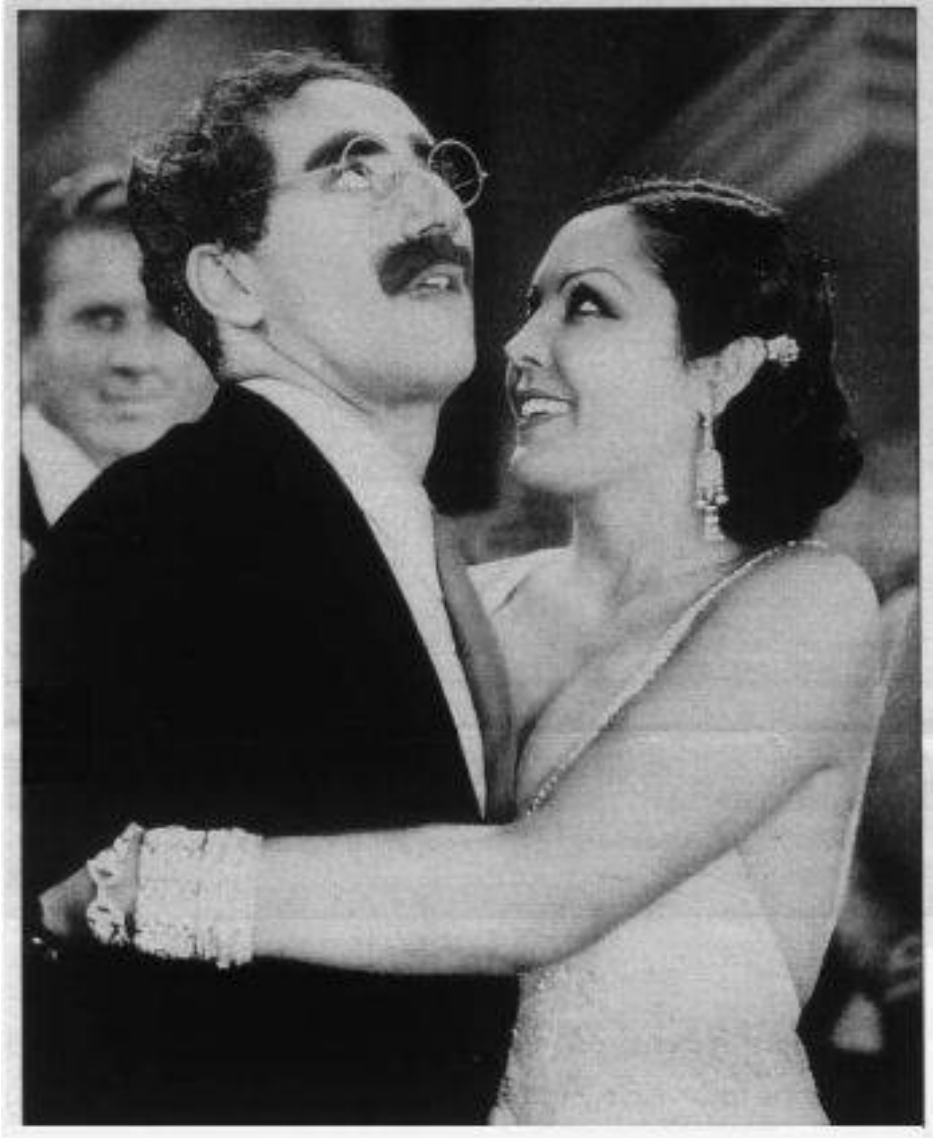

RAQUEL TORRES WITH GROUCHO MARX IN "DUCK SOUP"