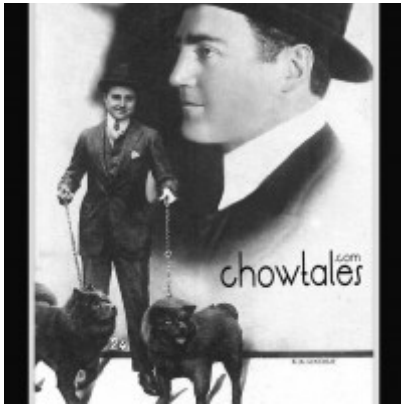

James Durden 'Betty and Chow' Painting

Thank you for sharing -Hover images for Pinterest

13

SHARES

[FACEBOOK](#)[TWITTER](#)

"Betty and Chow" British artist James Durden – 1878–1964
Keswick Museum and Art Gallery; Supplied by The Public Catalogue Foundation

This stunning painting by James Durden was hard to find information about when it was actually painted. It was bequeathed by James Durden in my birth year 1958, so could have been painted any time before that. Note the long and productive career this artist had.

Betty and Chow, James Durden (1878–1964),
Keswick Museum and Art Gallery

© the copyright holder
photo credit: Keswick Museum and Art Gallery

Title	Betty and Chow
Artist(s)	James Durden (1878–1964)
Collection	Keswick Museum and Art Gallery
Medium and Support	oil on canvas
Size	169 x 139 cm
Location	Keswick Museum and Art Gallery
Acquisition method	bequeathed by James Durden, 1958
Accession number	KESMG:3116
Private loan	No
Description	James Durden was a landscape and portrait painter, and was born in Manchester. For several years he lived in Whitehaven and Keswick in Cumbria.

SOURCE: <http://www.thepcf.org.uk>

More archived posts you might enjoy:

BREED PIONEER - The GREENACRE KENNELS of Actor-Dir...

ONE SPOT FLEA KILLER advertisement in Elridge Maryland. Circa 1930-40's
One Spot Flea Killer-World's largest
Chow doghouse