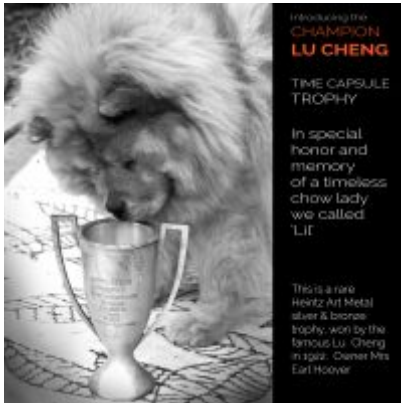

More archived posts you might enjoy:

Introducing the 1922 Ch. Lu Cheng
Time Capsule Tr...