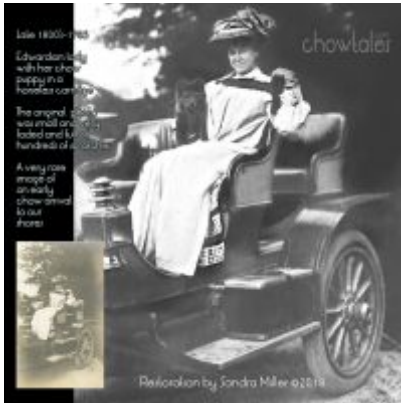

When these chow images first came up at auction I fell immediately in love!! What incredible quality for these early Edwardian era (1890s-1900) FRAGILE glass plate negatives, originating from the southern coast of England. Scanned and then “inversed” to create a “positive” image, I could not believe the quality of the photography and can't help but ponder if these could be the work of the famous dog photographer Thomas Fall in England. He was genius at capturing each breed's personality and attitude, photographing famous show dogs and the canines of Royalty and Celebrity. During the 1890s he was commissioned by the Princess of Wales, later Queen Alexandra, to photograph her with her dogs (including her chow [Plumpie](#)) earning his company a Royal Warrant. Thomas Fall died in 1900.

No matter who the photographer might be, these 2 images are priceless treasures to me. I have tried numerous times to purchase glass plate negatives from England and each time they arrived damaged....they are just so fragile and thin and quite expensive. A couple of weeks ago, fellow chowist Christine Cameron spotted these at auction and pointed them out to me, after I had pretty much resigned myself to never attempting to bid on another glass negative. Once the seed was planted again by Chris, I couldn't fight temptation any longer and bought them. I won't hesitate again if the price is reasonable like these were....well worth the risk in my opinion!!!!

More archived posts you might enjoy:

1937 TRAUDL STARK - Austrian born child actress wi...

1890's-1900 glass plate negatives of a Chinese Chow in southern England

Very rare find -Edwardian Woman in horseless carri...